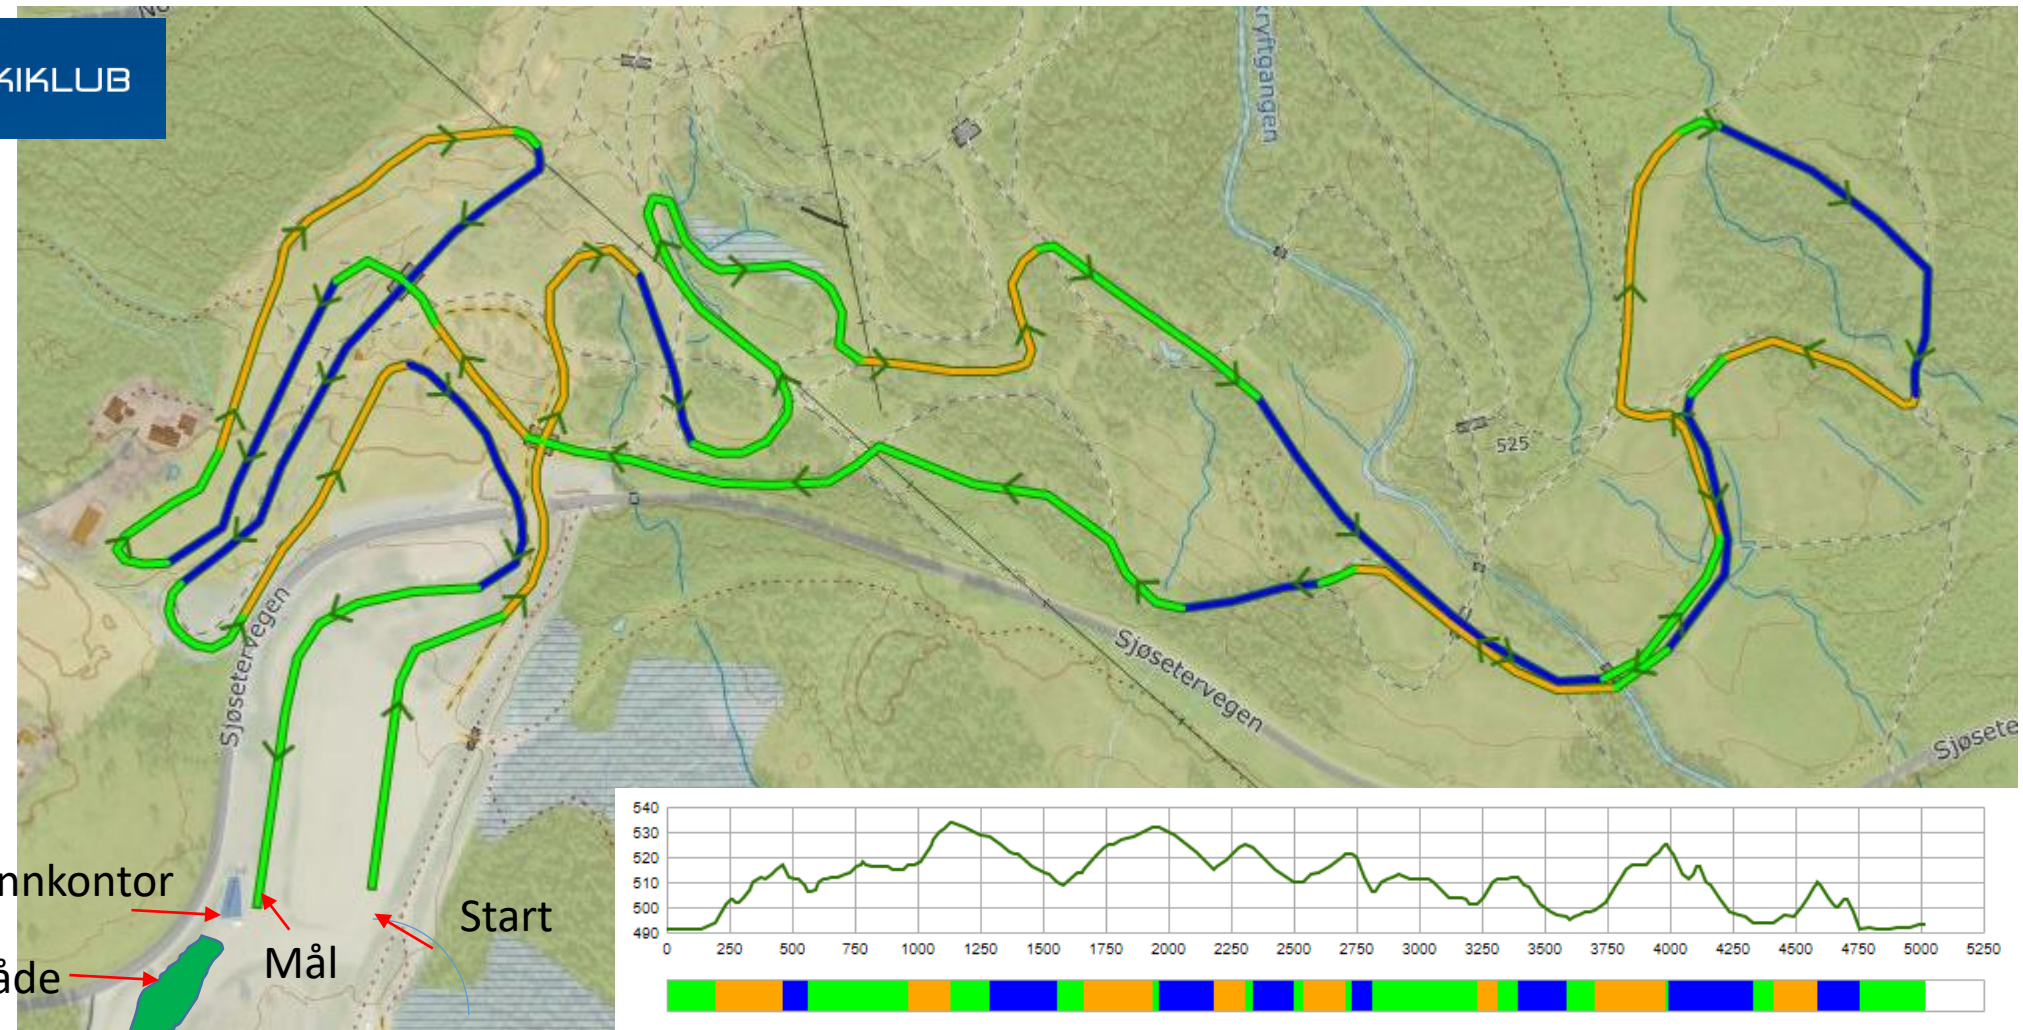

Innlandscupen 2021

5 km

BSS 5,0 LSK			
Course length:	5,019m	Height difference (HD):	43m
		Maximum climb (MC):	26m
		Total climb (TC):	179m
		Lowest point:	491m
		Highest point:	534m