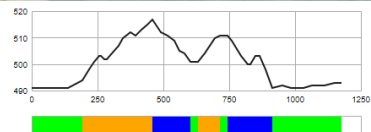

BSS Sprint 1,2km

Sore Storhagen

Sjøsetervegen

Sjøsetervegen

BSS 1,2 sprint							
Course length:	1,177m		Height difference (HD):	26m		Lowest point:	491m
			Maximum climb (MC):	25m		Highest point:	517m
			Total climb (TC):	44m			
A-climb	#	at m	PHD (m)	PTC (m)	grad. (%)	avg. grad. (%)	
	total				0		0.0% part of TC
B-climb	1	193	23	25	-5.1 - 9.9	8.6	
	2	631	10	10	5.3 - 15.3	11.8	
	total			35			79.5% part of TC
C-climb	total			0			0.0% part of TC
undulated terrain	total	6		6			13.6% part of TC
	total climb			44			